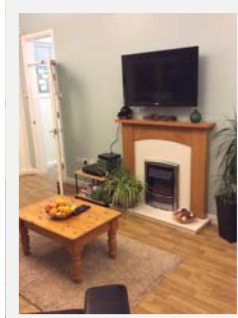

WELCOME TO BEECHES

Beeches is a four-bedroom residential unit where four students share the facilities within a warm, friendly environment.

There is a lounge where students can spend time relaxing, watching TV, playing games together, listening to music or completing their homework.

We have a modern, fully equipped kitchen with dining area in the lounge where we have our meals.

Students are supported in preparing breakfast and evening meals and are encouraged to help with domestic tasks.

Students are involved in planning healthy meals and shopping for groceries. Students also practise money management skills with their own pocket money.

All students have their own bedroom, where they can spend personal time. They are also encouraged to personalise their room with posters, pictures and items from home.